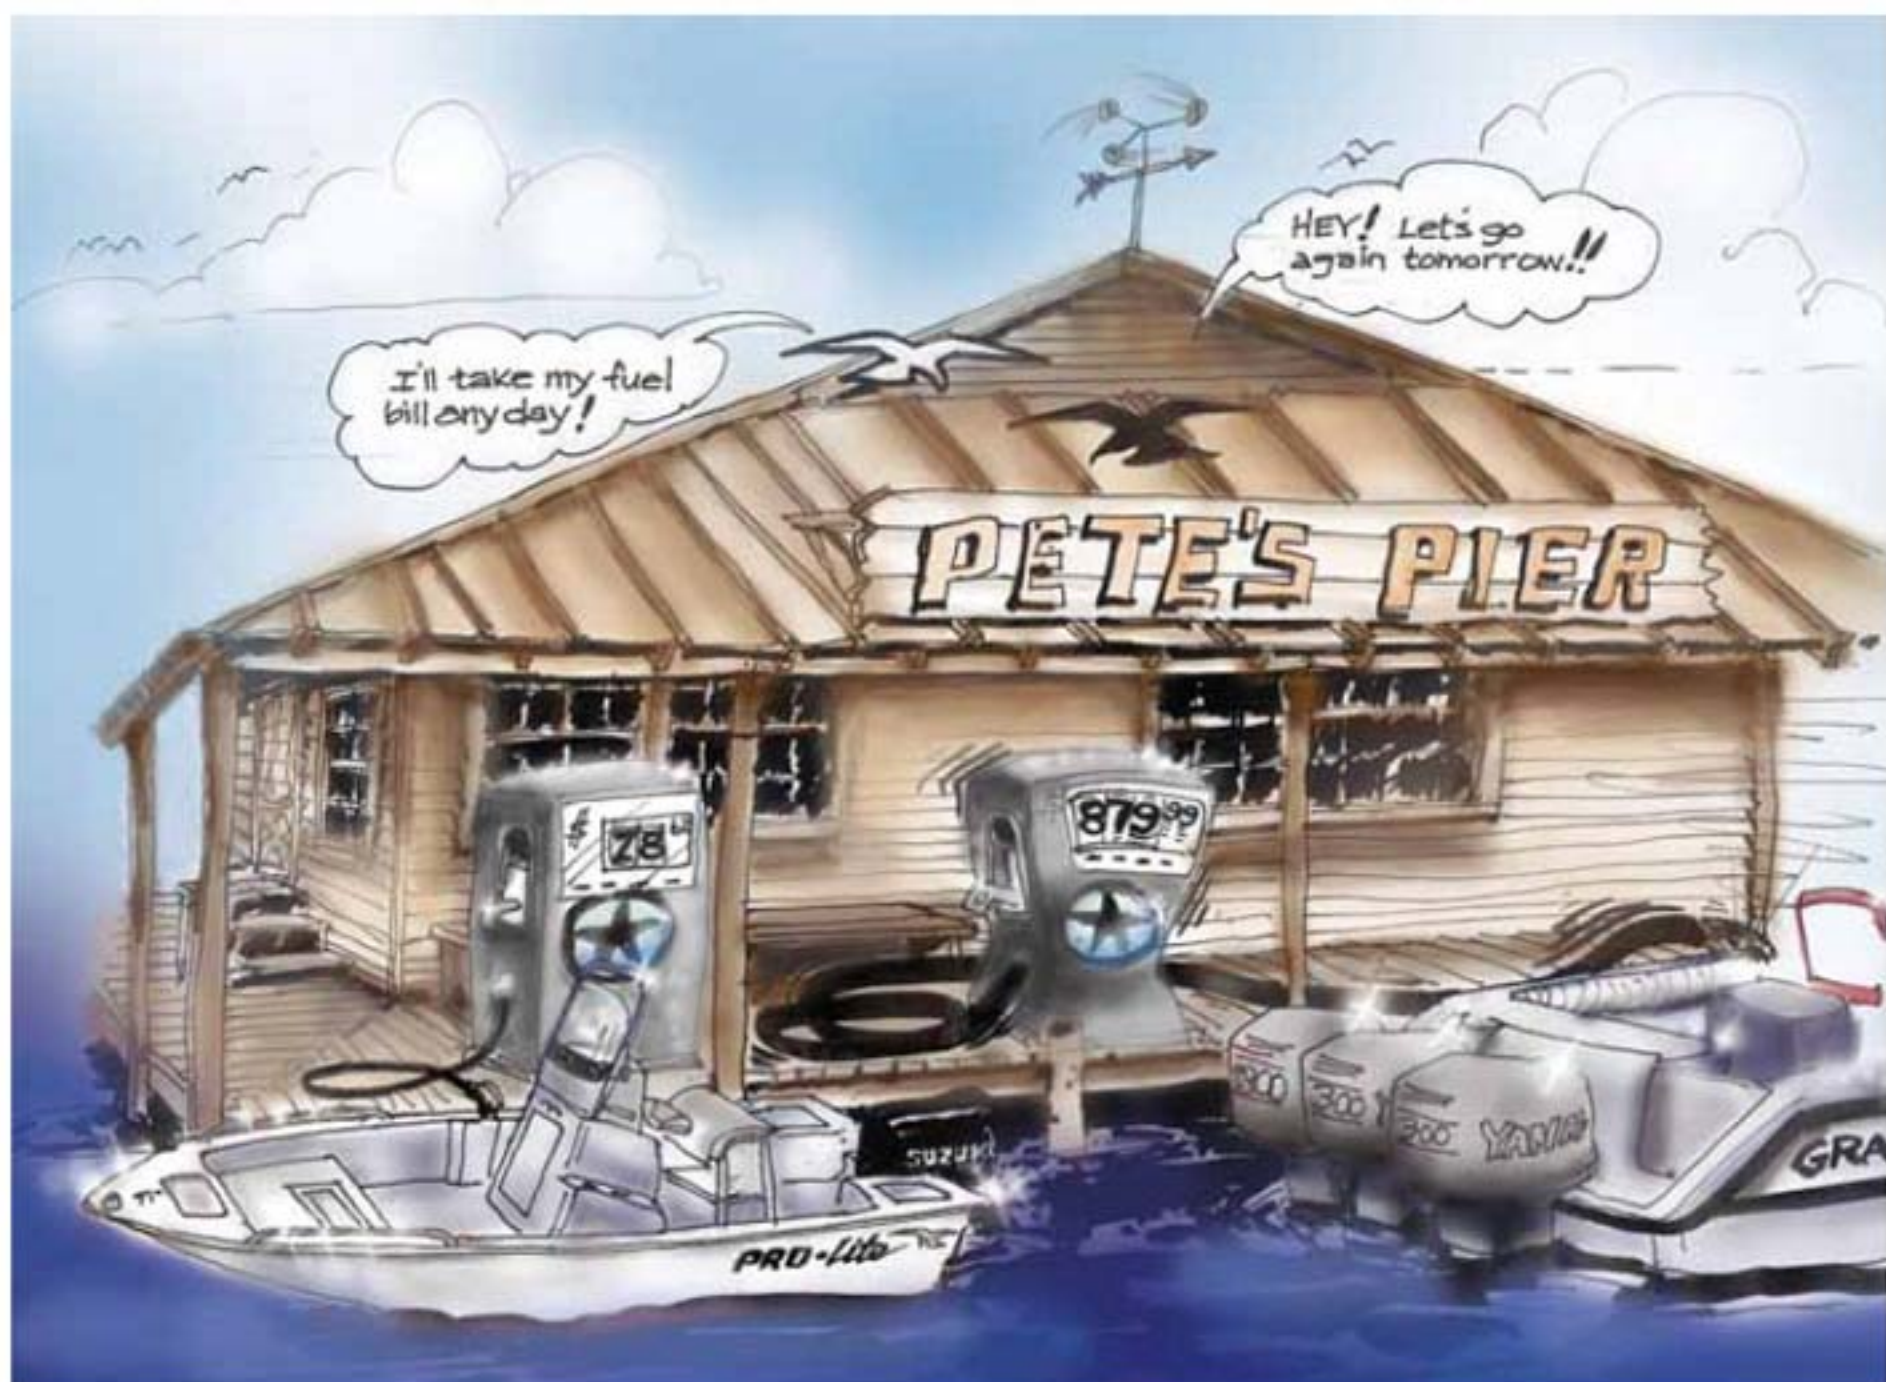

# PRO-LINE and PRO-Lite

## PRO-Lite

Introducing Pro-Lite Boats - the affordable choice for family fun, fishing and entertainment.

Pro-Lite is part of the Pro-Line family of boats. For more than 40 years, Pro-Line has led the industry with superior quality and craftsmanship. All Pro-Lites are National Marine Manufacturers Association certified and carry a 10-year structural hull warranty.

Center Consoles  
17' 20' 22'  
From  
\$16,000

The time is right to go Pro-Lite!

 **SUZUKI**  
MARINE  
THE POWER BEHIND THE BEST BOATS™